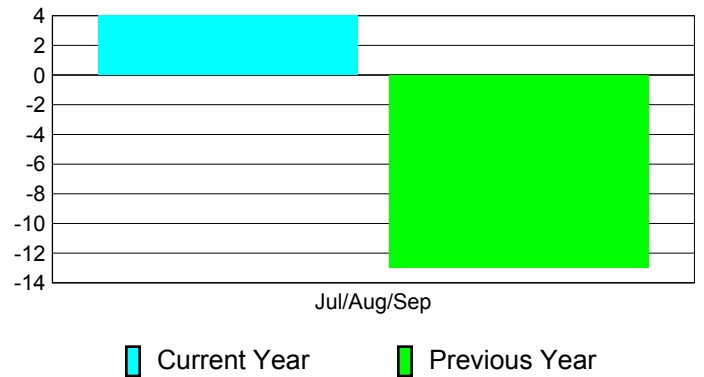

Membership Results
2011-2012

Membership
2010-2011

Month	Net Memb Goal	Actual New Memb	Actual Dropped Memb	Gain/Loss of Memb	Gain/Loss of Memb
Jul/Aug/Sep		87	-83	4	-13
Totals		87	-83	4	-13

Membership Results 2011-2012

Goal, New, Dropped, Gain/Loss

Comparison of Membership Gain/Loss

Current Year Compared to the Previous Year

Gender Comparison 2011-2012

Male Female