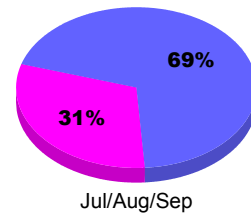

Membership Results
2011-2012

Membership
2010-2011

Month	Net Memb Goal	Actual New Memb	Actual Dropped Memb	Gain/Loss of Memb	Gain/Loss of Memb
Jul/Aug/Sep		87	-83	4	-13
Totals		87	-83	4	-13

Membership Results 2011-2012

Goal, New, Dropped, Gain/Loss

Comparison of Membership Gain/Loss

Current Year Compared to the Previous Year

Gender Comparison 2011-2012

Male Female