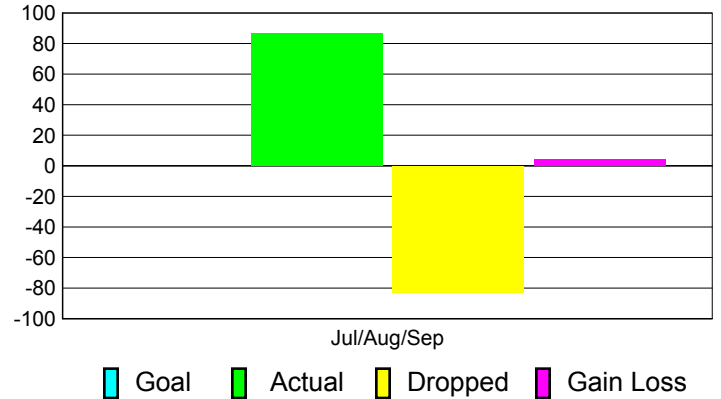

Membership Results 2011-2012

Goal, New, Dropped, Gain/Loss